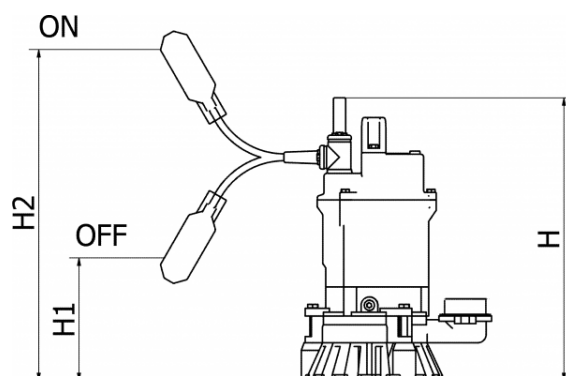

Data Sheet

Article number: 719001080075062101

Description: KLEEpump KSP80-5.08SA Blue
0,75kW 1x230V 50Hz outlet 3" w/automatic

Measures

A = 279
A1 = 95
A2 = 135
H = 368
H1 = 225
H2 = 425
Kg = 16.3