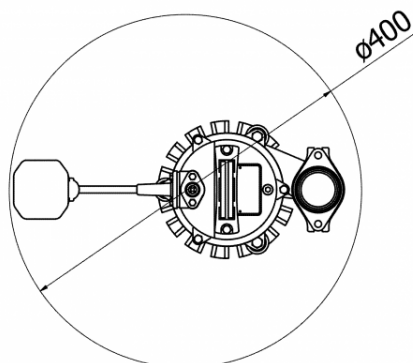

Data Sheet

Article number: 719001080075062101

Description: KLEEpump KSP80-5.08SA Blue
0,75kW 1x230V 50Hz outlet 3" w/automatic

Measures

A = 279
A1 = 95
A2 = 135
H = 368
H1 = 225
H2 = 425
Kg = 16.3